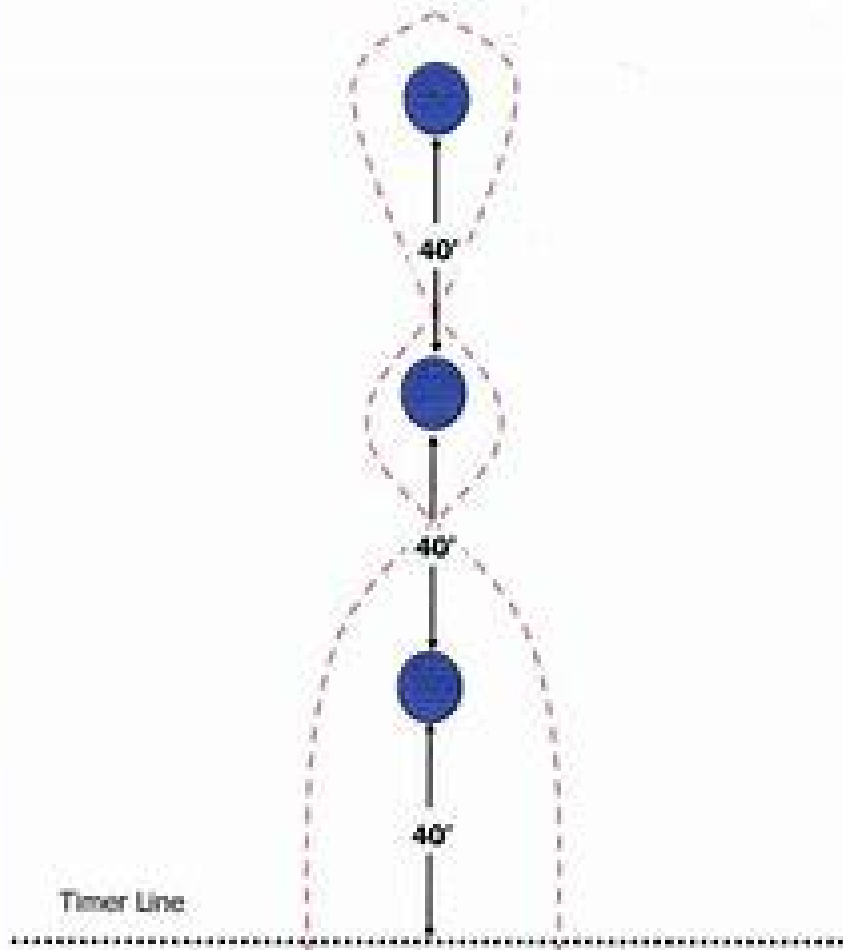

Speed Barrels

Left or right hand pattern may be used.
Props: 3 large barrels.